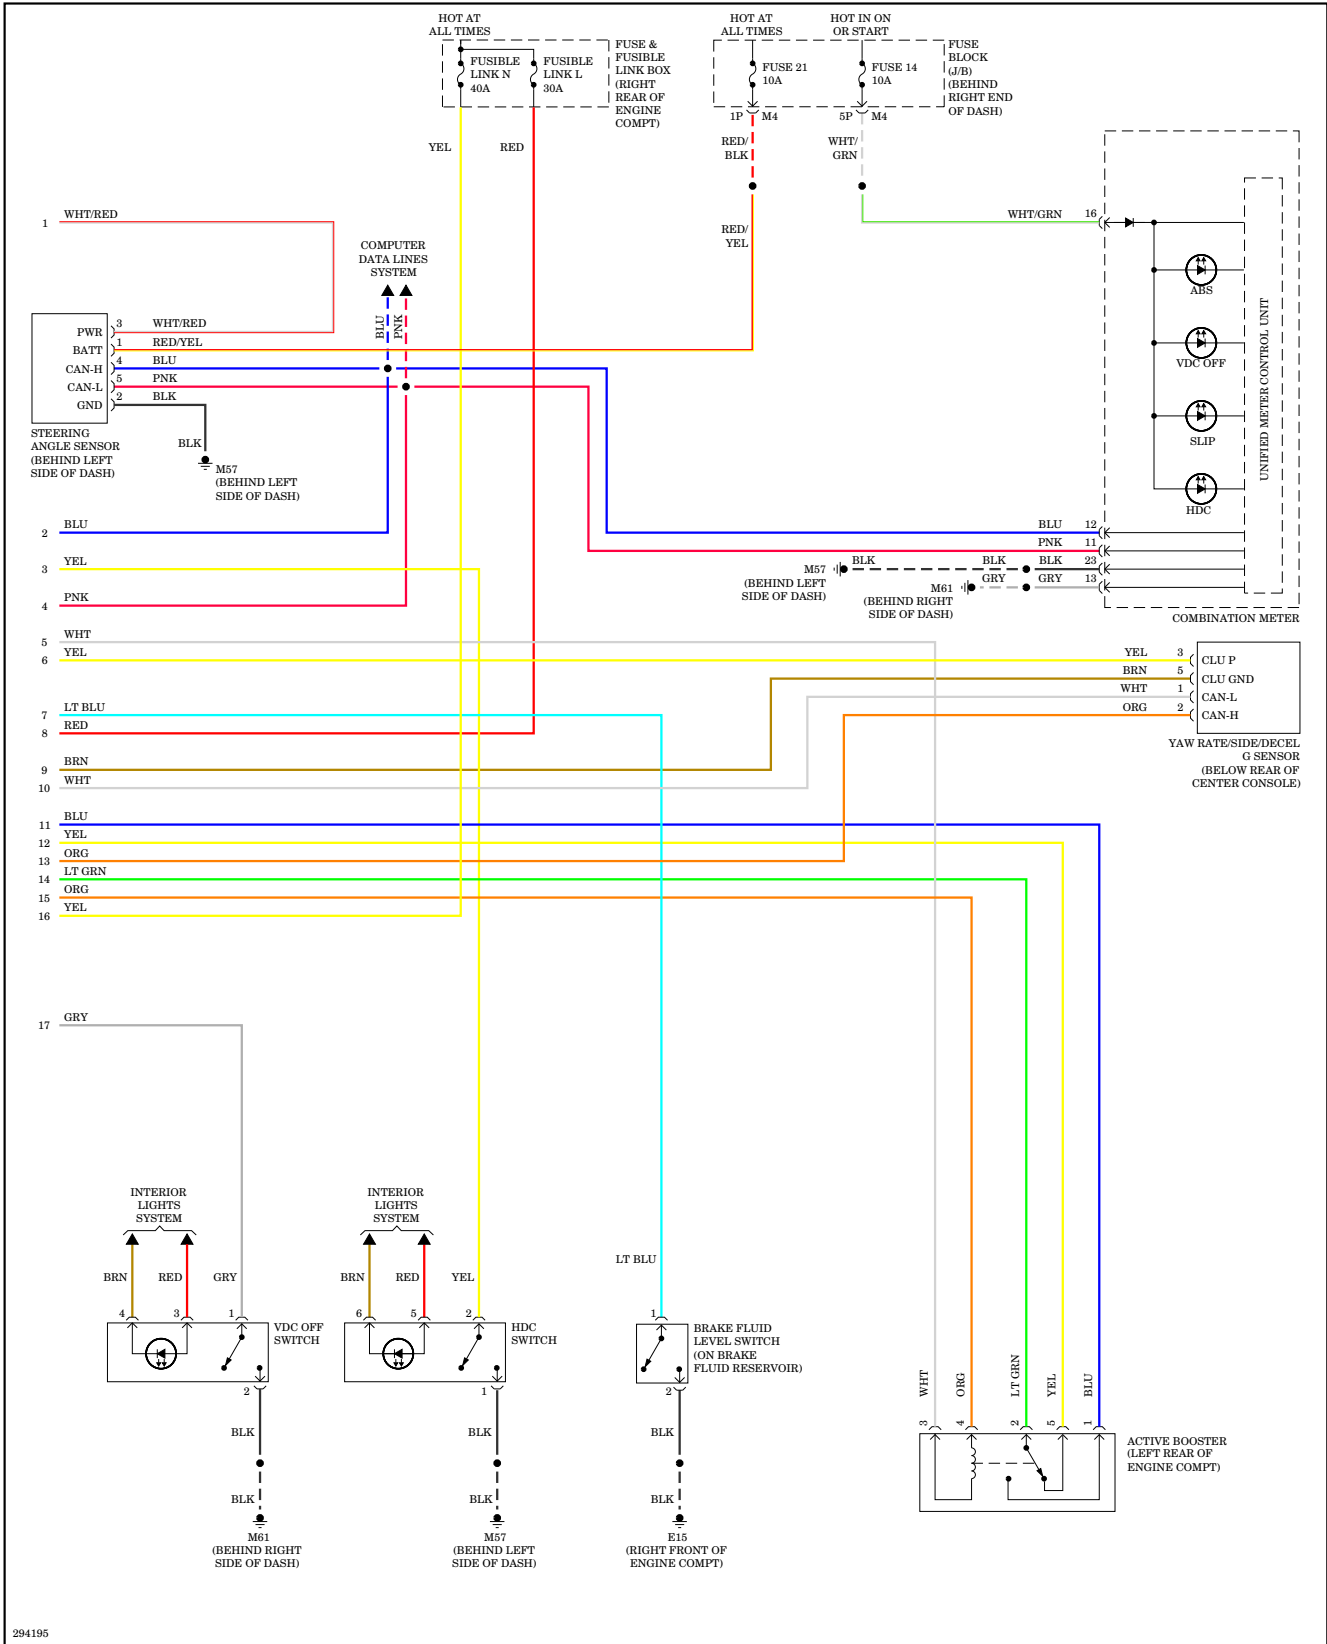

ANTI-LOCK BRAKES

294194

Anti-lock Brakes Wiring Diagram, with Dynamic Stability Control (2 of 2)

Anti-lock Brakes Wiring Diagram, without Dynamic Stability Control (1 of 2)

294193

Anti-lock Brakes Wiring Diagram, without Dynamic Stability Control (2 of 2)