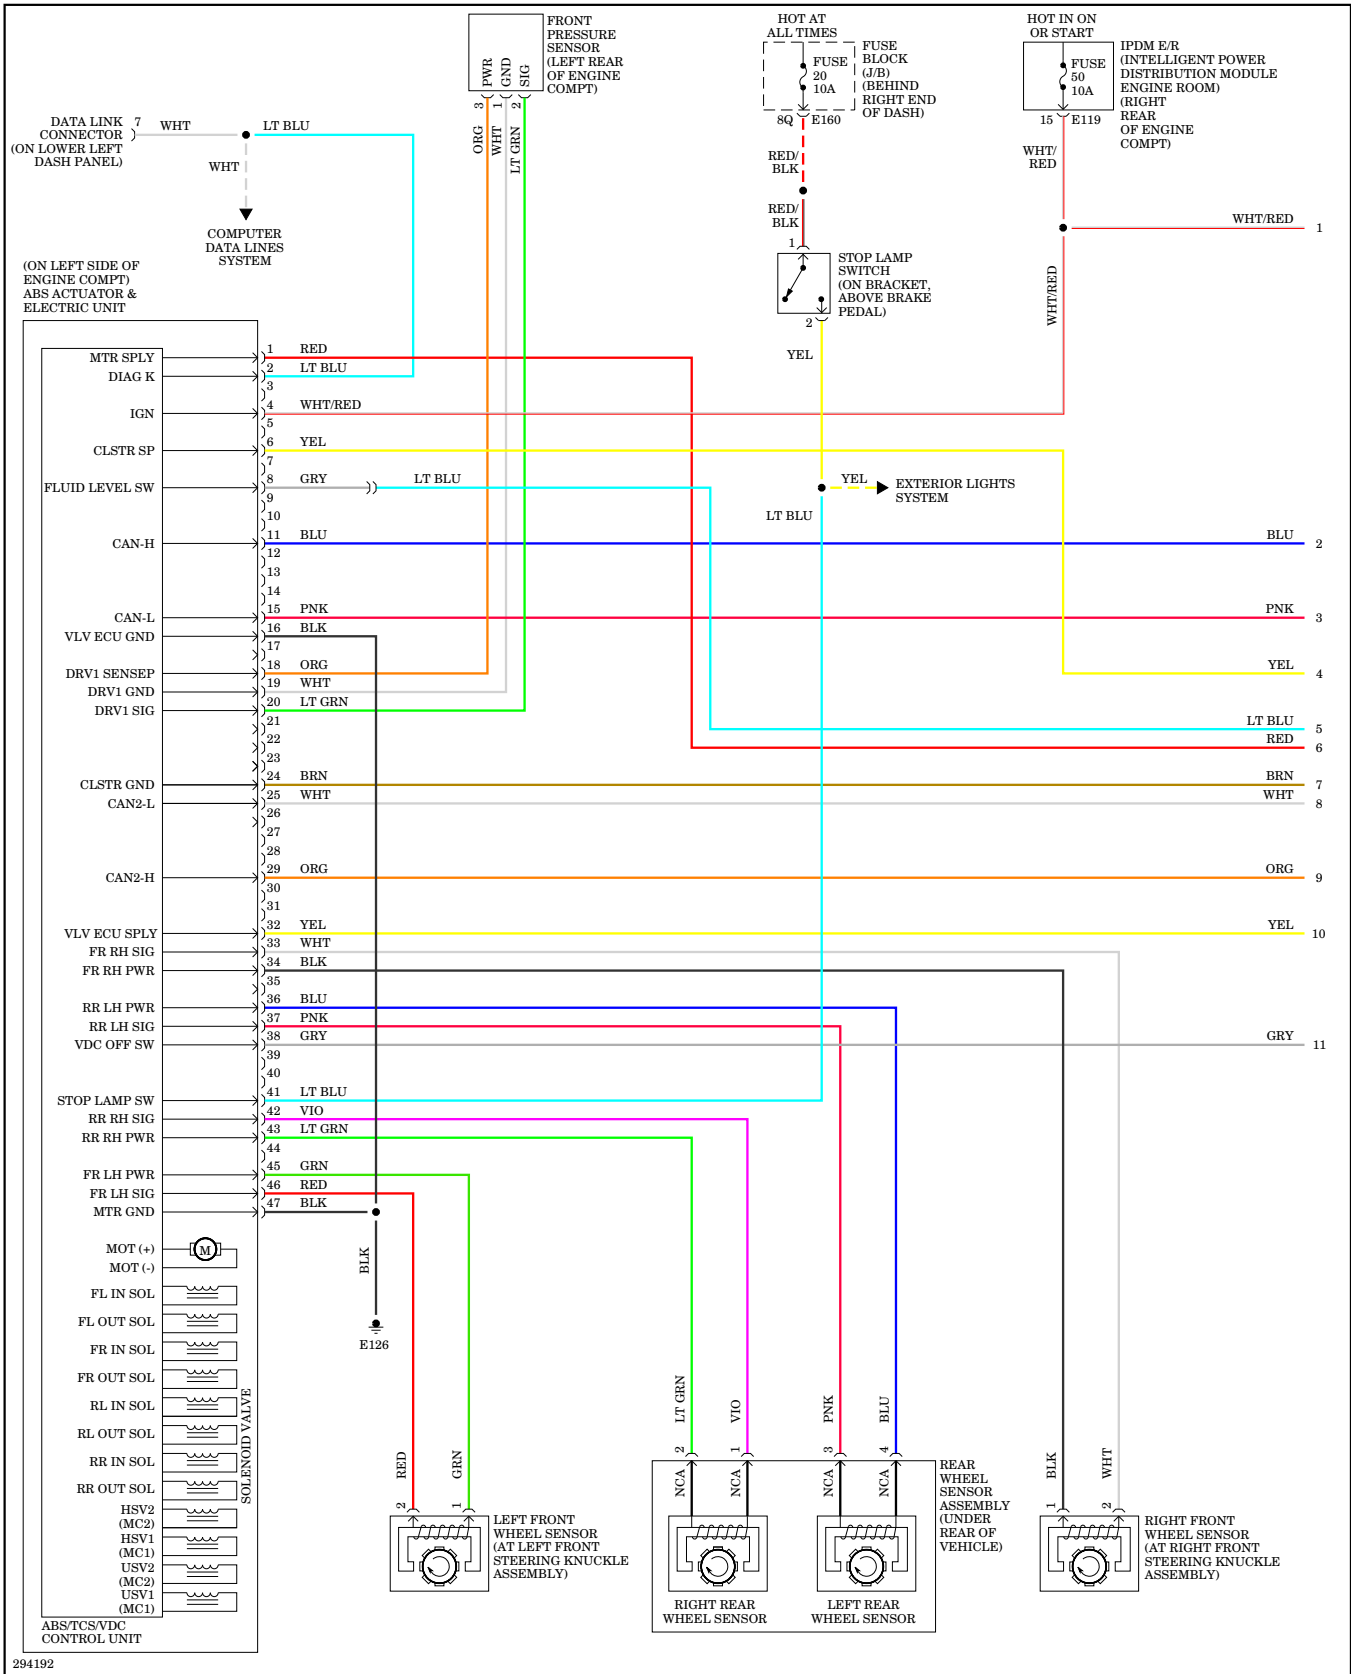

ANTI-LOCK BRAKES

294194

Anti-lock Brakes Wiring Diagram, with Dynamic Stability Control (2 of 2)

Anti-lock Brakes Wiring Diagram, without Dynamic Stability Control (1 of 2)

294193

Anti-lock Brakes Wiring Diagram, without Dynamic Stability Control (2 of 2)