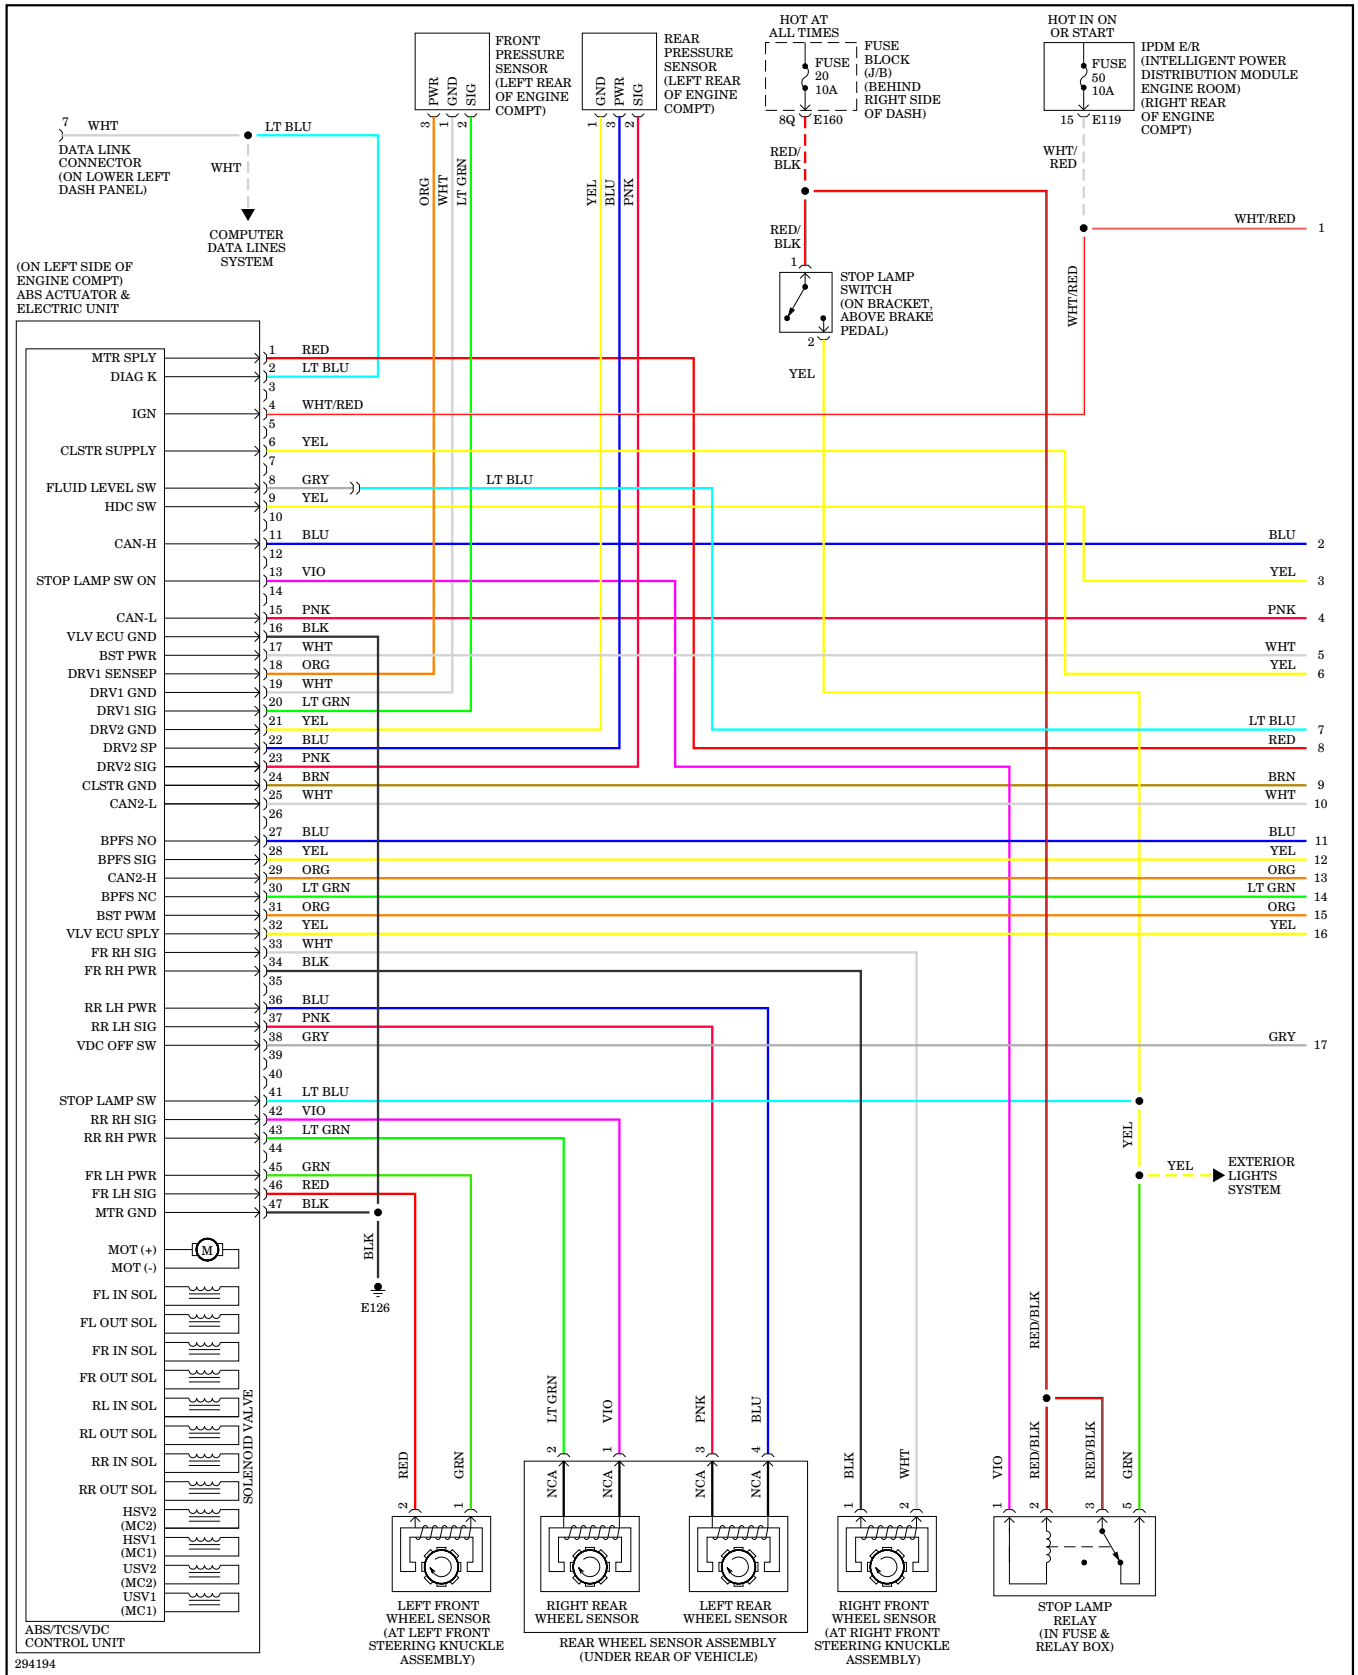

ANTI-LOCK BRAKES

294194

Anti-lock Brakes Wiring Diagram, with Dynamic Stability Control (2 of 2)

Anti-lock Brakes Wiring Diagram, without Dynamic Stability Control (1 of 2)

294193

Anti-lock Brakes Wiring Diagram, without Dynamic Stability Control (2 of 2)