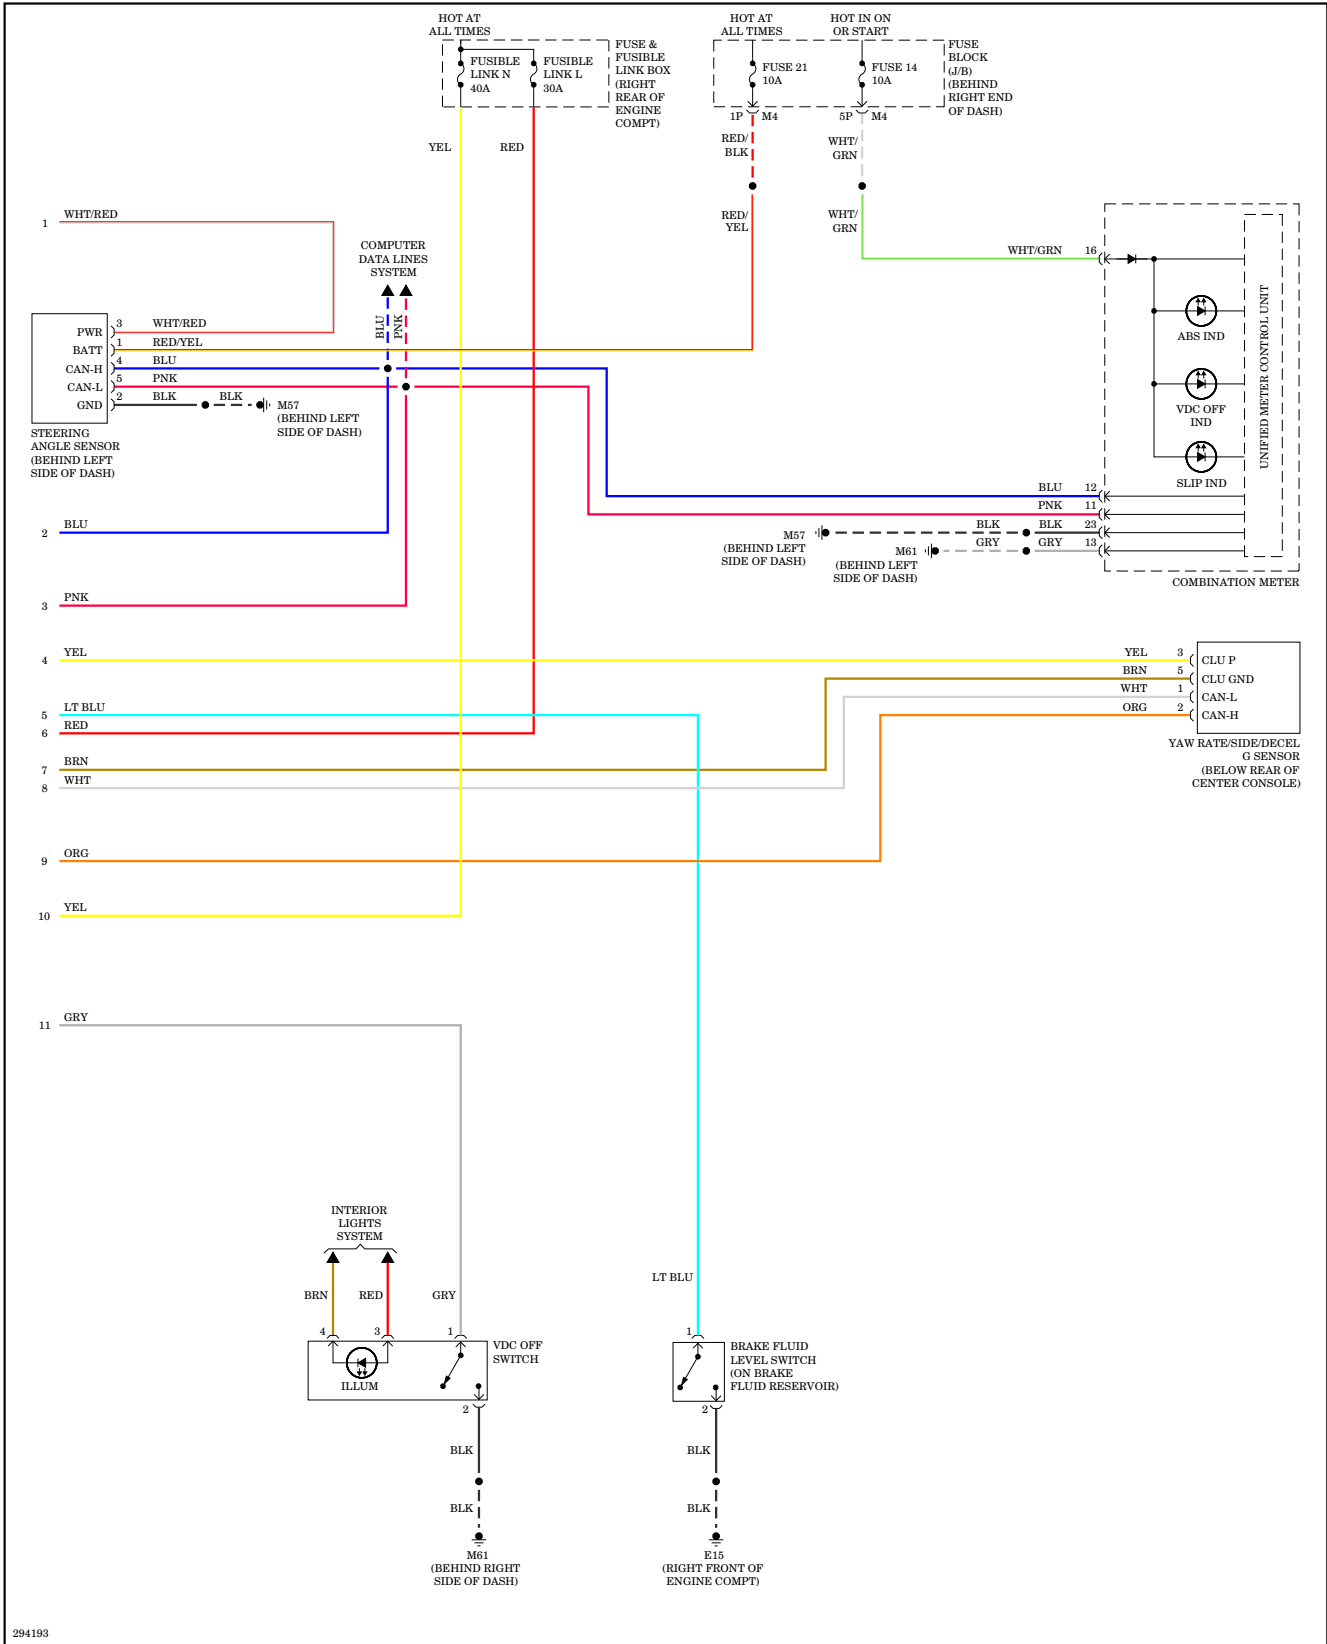

ANTI-LOCK BRAKES

294194

Anti-lock Brakes Wiring Diagram, with Dynamic Stability Control (2 of 2)

Anti-lock Brakes Wiring Diagram, without Dynamic Stability Control (1 of 2)

294193

Anti-lock Brakes Wiring Diagram, without Dynamic Stability Control (2 of 2)